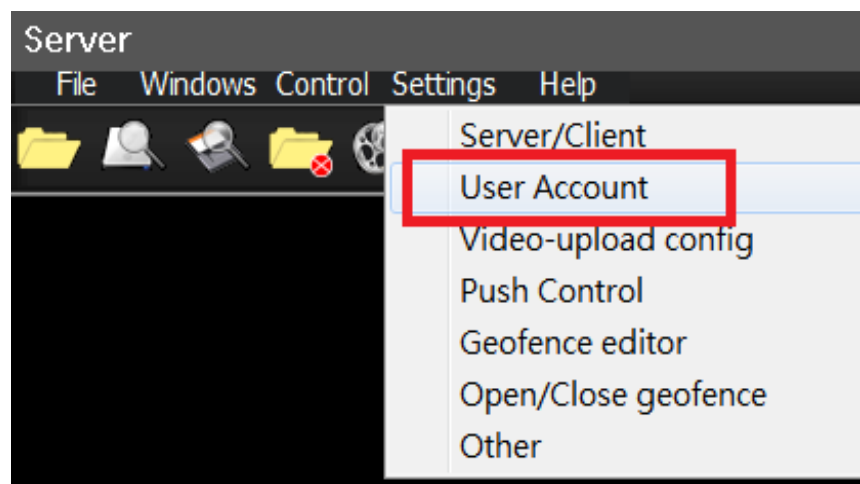

## \*Server mode setup

(1)Select “Settings” → “Server/client”.

(2) Select "Server Mode", then click "Login".

Server mode  Client

Server IP

User ID

Password

Login Cancel

(3) Select "settings" → "User account" → "Add GROUP", create new account.

Step1. Select " User Account "

Step2. Click " Add Group "

USA	ABC	Group ID	Group Account	Group PassWord	
TW		0	ABC	12345678	
Taipei					
Australia					
Belize					
Chile					
France					
India					
South Africa					
Thailand					