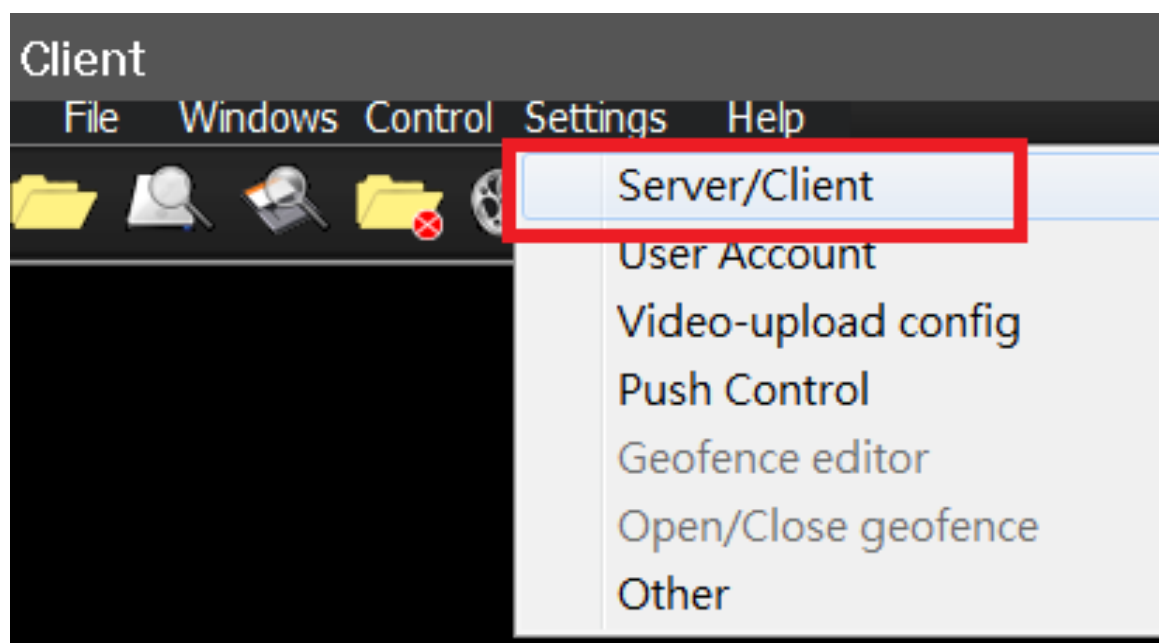

* Client mode setup

(1) Select "Settings" → "Server/client".