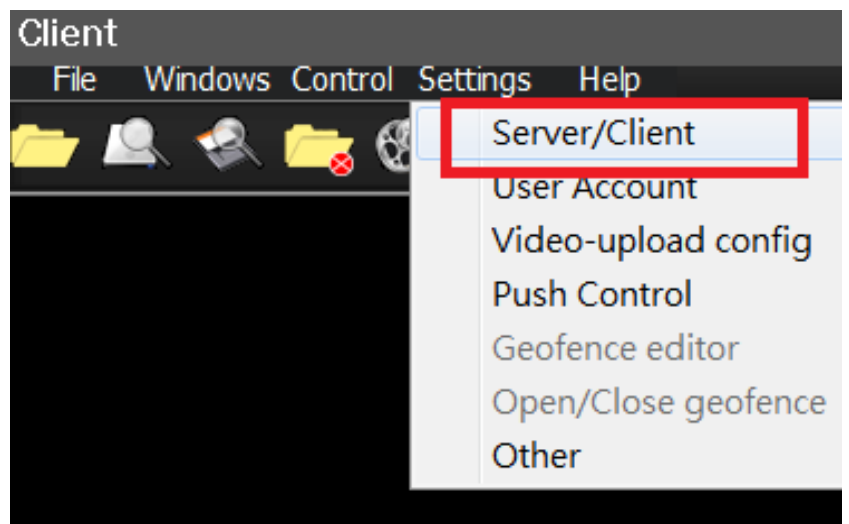

*Server mode setup

(1)Select “Settings” → “Server/client”.