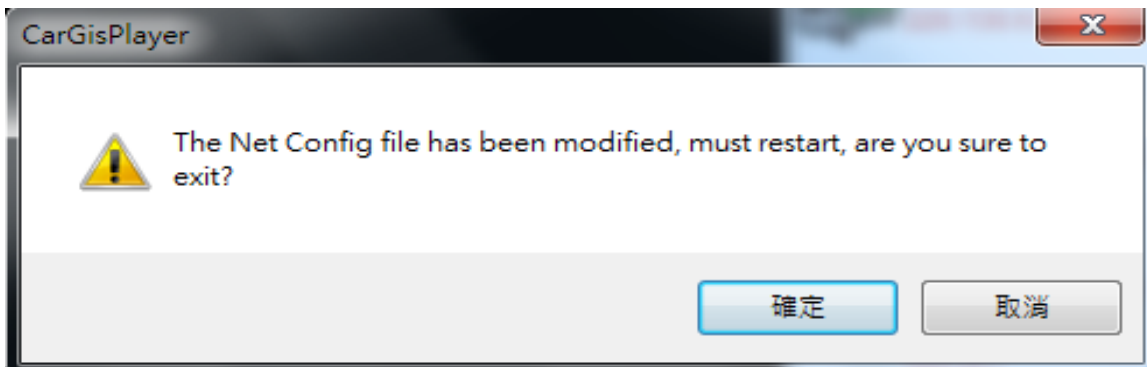

TAIWAN	Group ID	Group Account	Group PassWord
USA		9	TAIWAN	12345678
TW				
Australia				
Belize				
Chile				
France				
India				
South Africa				
Thailand				
ASIA				

(3)Restart AP.

Client

File Windows Control Settings Help

Online: 1/1
GII-0123456 (ABC) 0/2

Map Satellite

Taipei
Hsinchu City
YILAN COUNTY
MIAOLI COUNTY
chung City
Hualien

GII-0123456

ready..

0 km/h

Speed: 0 km/h
Temp: 0 °C

Gx: 0.00
Gy: 0.00
Gz: 0.00