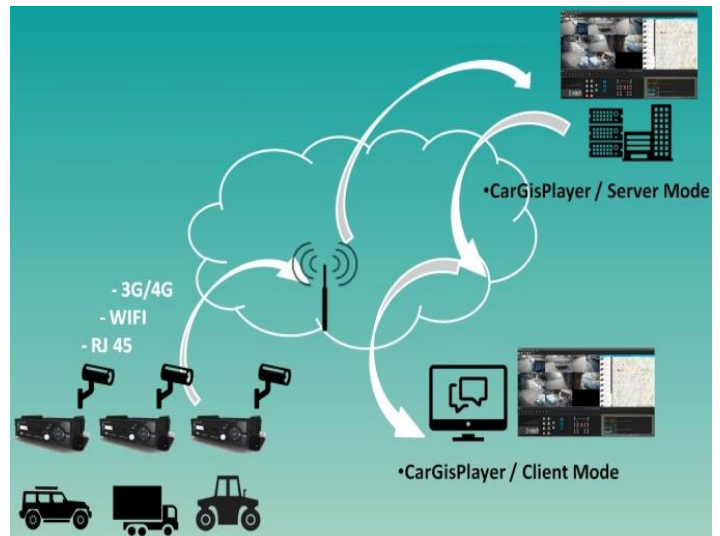

# QIG: VMS – CarGisPlayer ver 5.3

Please prepare two PC with installed CarGisPlayer.

One for Server.(Steps as server mode)

The other for Operation.(Steps as client mode)

\*Download CarGisPlayer from CD or website.

## Importance Notice

Package protocol use often involves difficulties in the networks with firewalls and NAT.

Before the VMS start work, please check the port was opened on the firewall as below:

**PORT :** 1200~1210, 2200~2210, 3300~3310